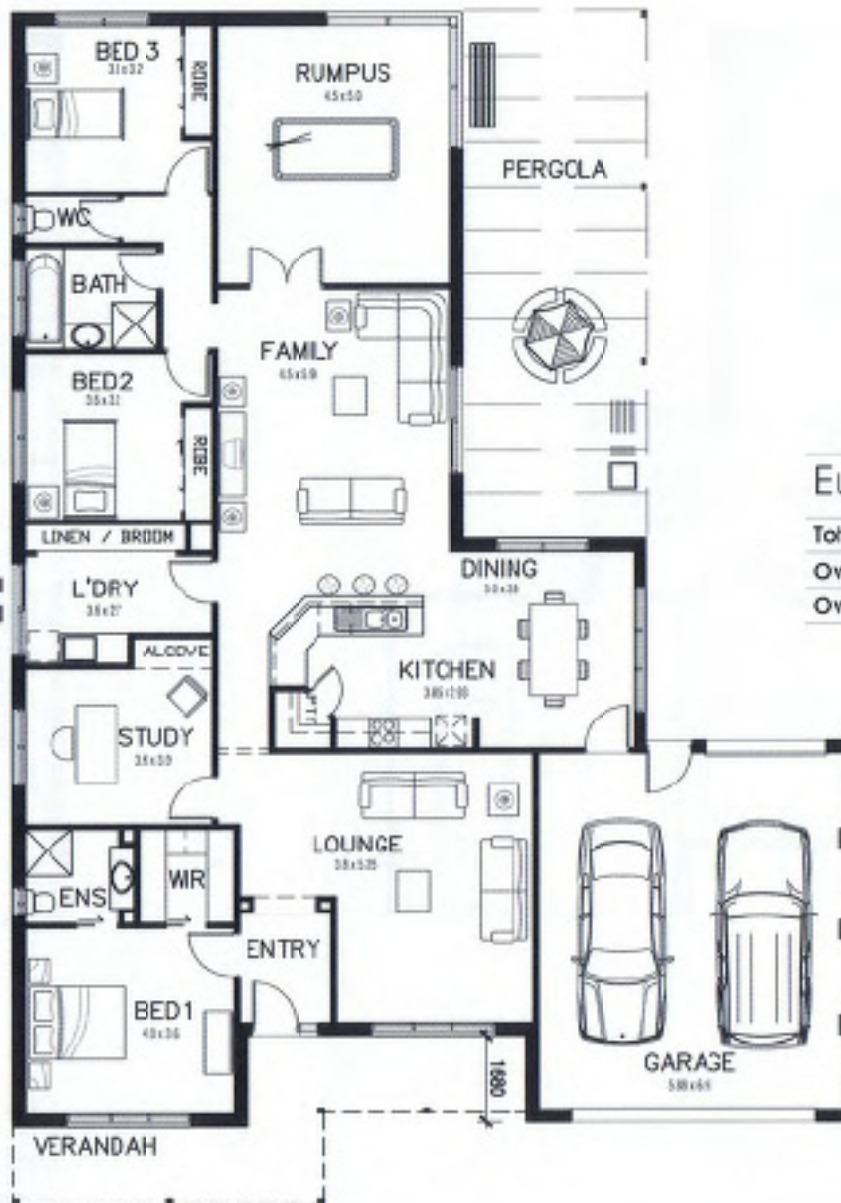

Shepperton

Eureka 266

Shepperton, Bolciston Killehen

Eureka 266

Total Area	264.51m ² / 28.47 sq
Overall Length	21.55 m
Overall Width	16.22 m

Eureka.

1800 GLENVILL
glenvill.com.au

GLENVILL 
CUSTOM DESIGN | CONSTRUCTION | INTERIORS