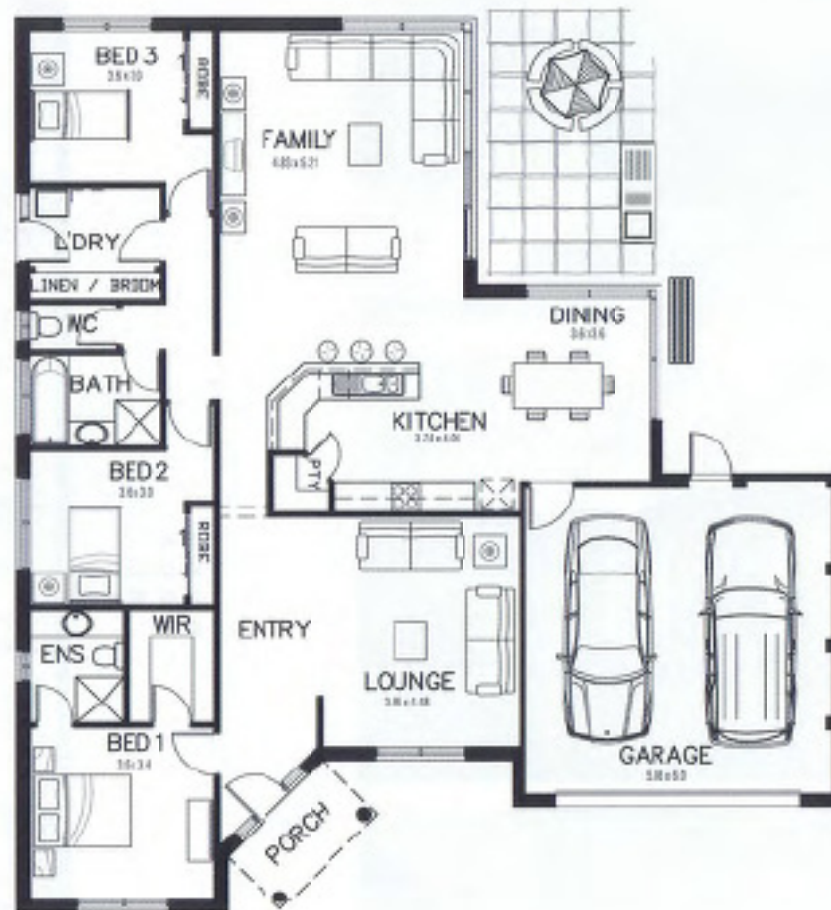

Eureka 234

Total Area	226.77 m ² / 24.41 sq
Overall Length	18.83 m
Overall Width	16.28 m

Eureka 224

Total Area	206.31 m ² / 22.20 sq
Overall Length	17.47 m
Overall Width	16.03 m